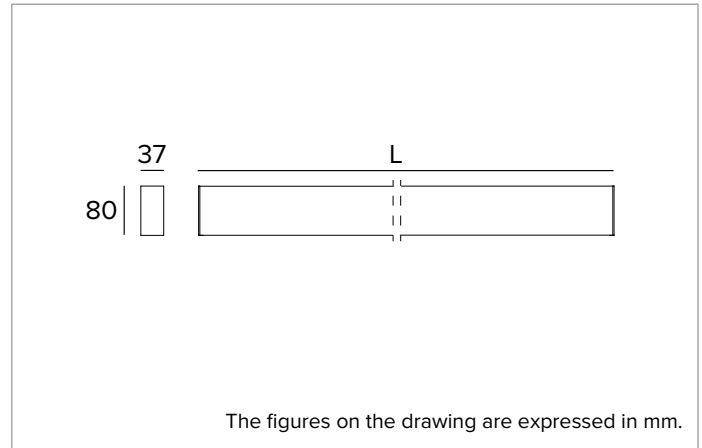

T018BX930ELPW | LOGICO EASY Stand Alone 37 - UGR19

Linear stand alone LED fixture for ceiling mounted or suspension installation

	3000K	H(m)	D1(m)	D2(m)	E _{max} (lx)
	Ra90		66°	64°	
Fixture Power	68W	1	1.29	1.26	2722
Source Flux	6134lm	2	2.58	2.52	680
Fixture Flux	6135lm	3	3.86	3.78	302
Efficacy	90lm/W	4	5.15	5.04	170
G0347A I _{max} =502cd/klm	I _{max}	5	6.44	6.30	109

Colour and finish: White

Dimensions: L=2243mm

Weight: 5.75Kg

Version: LINEAR

Degree of protection: IP40

Mechanical Resistance: IK02

ELECTRICAL CHARACTERISTICS

Integrated electronic ON-OFF driver. Luminaire compliant with EN 60598-2-22 for power supply from a centralised emergency system CPSS (Central Power Supply System), not incorporated in the luminaire - high risk areas excluded. The default power and flux are 100% in AC and 100% in DC.