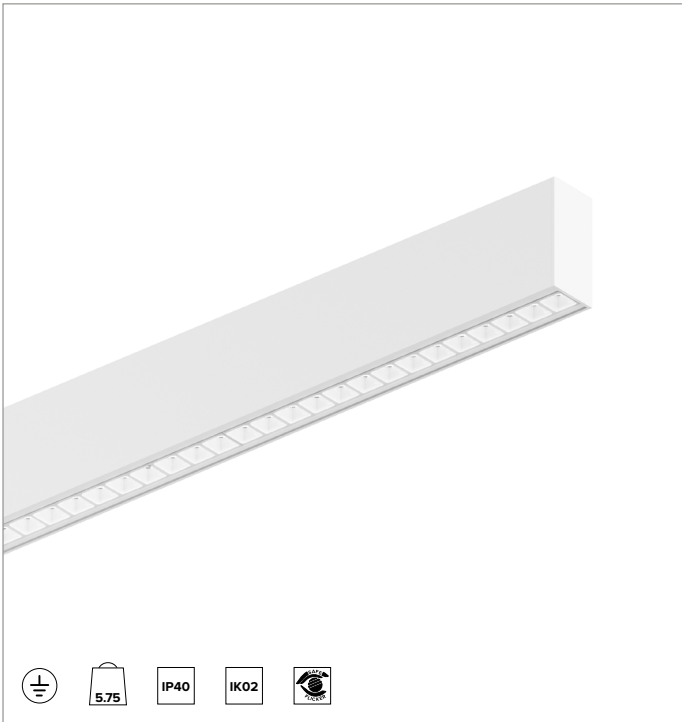

T018BX930ELPW | LOGICO EASY Stand Alone 37 - UGR19

Linear stand alone LED fixture for ceiling mounted or suspension installation

	3000K	H(m)	D1(m)	D2(m)	E _{max} (lx)
	Ra90		66°	64°	
Fixture Power	68W	1	1.29	1.26	2722
Source Flux	6134lm	2	2.58	2.52	680
Fixture Flux	6135lm	3	3.86	3.78	302
Efficacy	90lm/W	4	5.15	5.04	170
G0347A I _{max} =502cd/klm	I _{max}	5	6.44	6.30	109

Emission: DIRECT/INDIRECT

Optic: CELLULAR

Optical efficiency: 100%

Fixture flux: 6134lm

Luminous efficacy: 90lm/W

Photobiological safety: Compliant with RG0 exempt risk group

MECHANICAL CHARACTERISTICS

Painted extruded aluminium body with 37mm section and polycarbonate end caps. Upper closing screen in translucent polycarbonate.

Colour and finish: White

Dimensions: L=2243mm

Weight: 5.75Kg

Version: LINEAR

Degree of protection: IP40

Mechanical Resistance: IK02

ELECTRICAL CHARACTERISTICS

Integrated electronic ON-OFF driver. Luminaire compliant with EN 60598-2-22 for power supply from a centralised emergency system CPSS (Central Power Supply System), not incorporated in the luminaire - high risk areas excluded. The default power and flux are 100% in AC and 100% in DC.